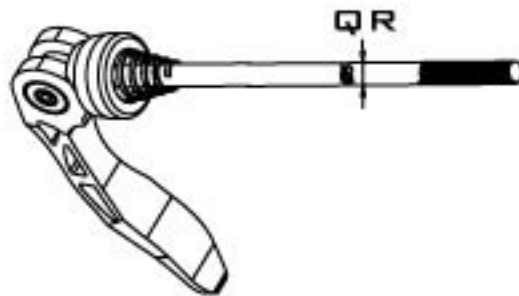

RELIC PROP HUB PARTS LIST

WWW.RELICMTB.COM
INFO@RELICMTB.COM

20MM ADAPTOR (2PCS)

(FRONT 2-IN-1)

(REAR 3-IN-1)

10MM BOLT (2PCS)

12MM BOLT (2PCS)

BOLT ON AXLE (1PCS)