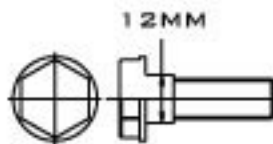

RELIC PROP HUB PARTS LIST

WWW.RELICMTB.COM
INFO@RELICMTB.COM

20MM ADAPTOR (2PCS)

(FRONT 2-IN-1)

(REAR 3-IN-1)

10MM BOLT (2PCS)

12MM BOLT (2PCS)

BOLT ON AXLE (1PCS)