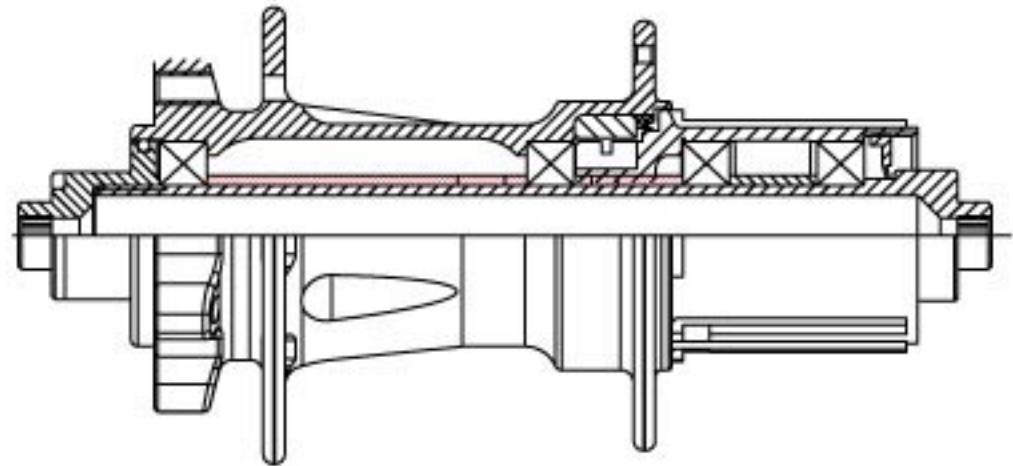

RELIC PROP HUB PARTS LIST

WWW.RELICMTB.COM
INFO@RELICMTB.COM

20MM ADAPTOR (2PCS)

(FRONT 2-IN-1)

(REAR 3-IN-1)

10MM BOLT (2PCS)

12MM BOLT (2PCS)

BOLT ON AXLE (1PCS)