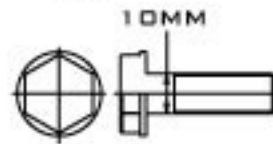

RELIC PROP HUB PARTS LIST

WWW.RELICMTB.COM
INFO@RELICMTB.COM

20MM ADAPTOR (2PCS)

(FRONT 2-IN-1)

(REAR 3-IN-1)

10MM BOLT (2PCS)

12MM BOLT (2PCS)

BOLT ON AXLE (1PCS)