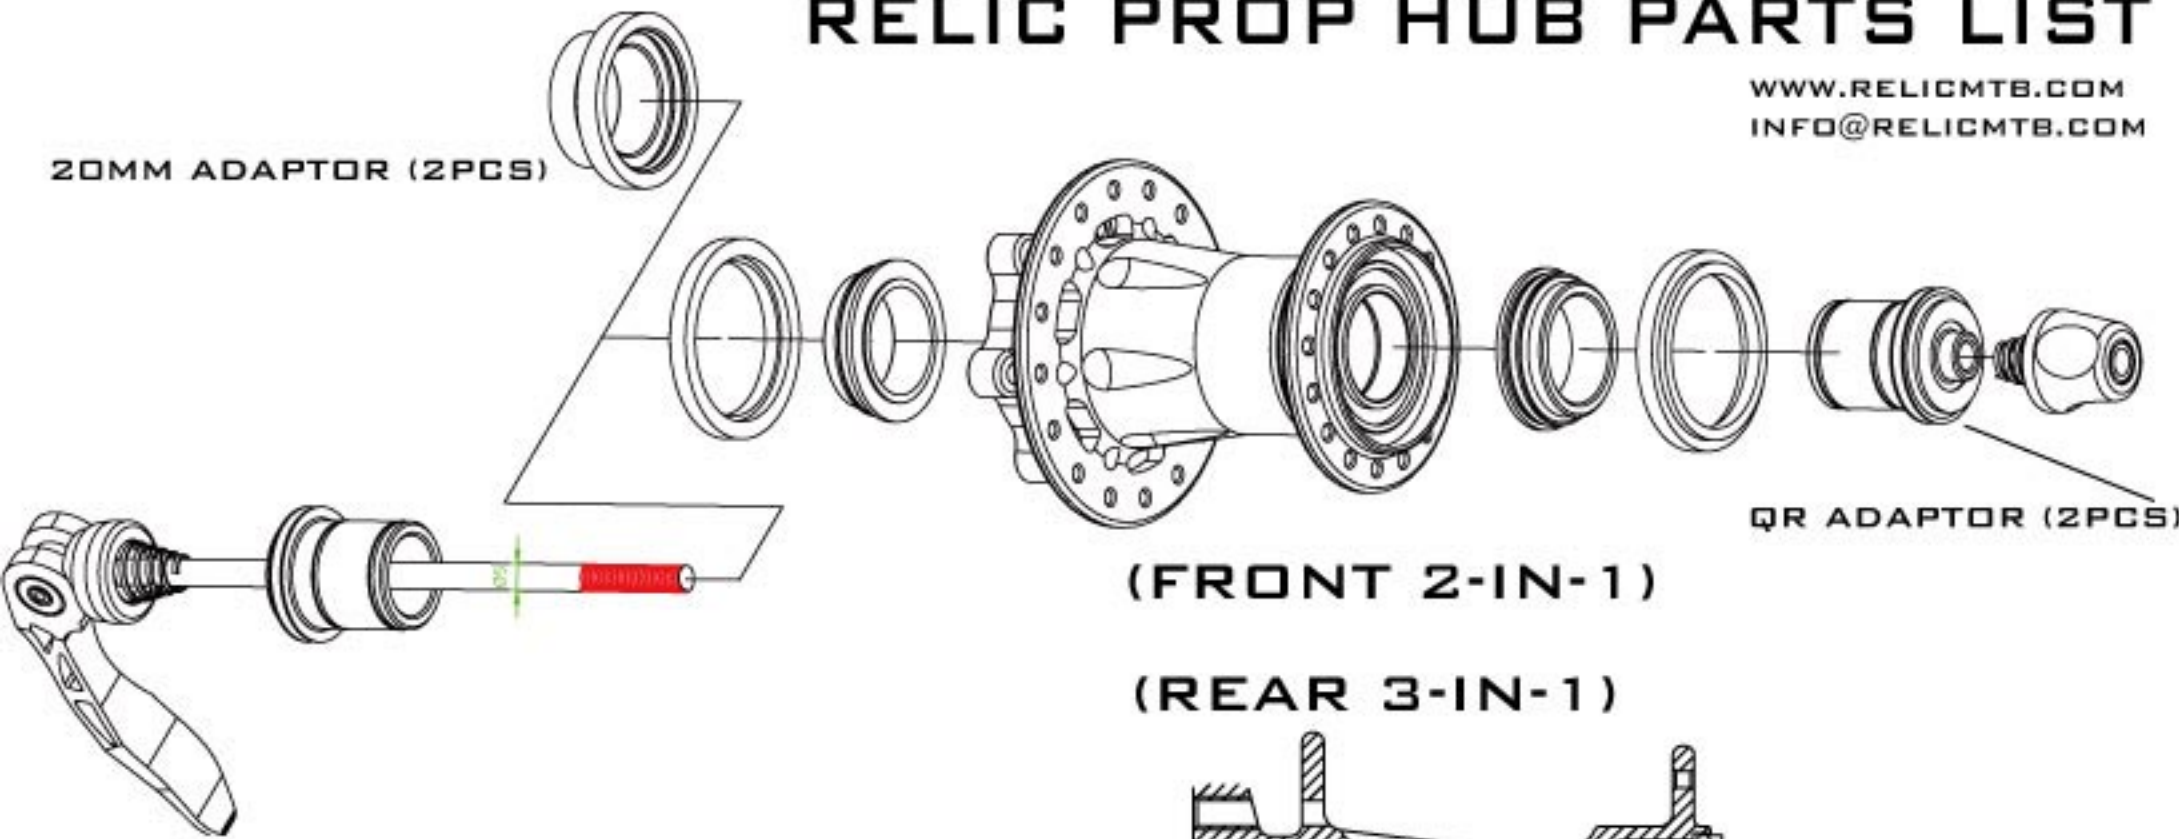

RELIC PROP HUB PARTS LIST

WWW.RELICMTB.COM
INFO@RELICMTB.COM

20MM ADAPTOR (2PCS)

(FRONT 2-IN-1)

(REAR 3-IN-1)

10MM BOLT (2PCS)

12MM BOLT (2PCS)

BOLT ON AXLE (1PCS)